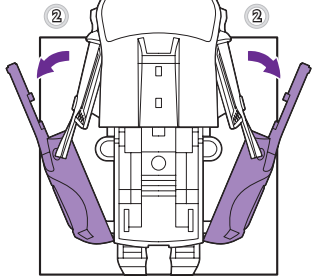

TRANSFORMERS

AGES 5+
83743/15200 Asst.

JOLT
DECEPTICON

NOTE: Some parts are made to detach if excessive force is applied and are designed to be reattached if separation occurs. Adult supervision may be necessary for younger children.

TRANSFORMERS.COM

CHANGING TO ROBOT

TURBO MODE

Reverse order of instructions to convert back into vehicle.